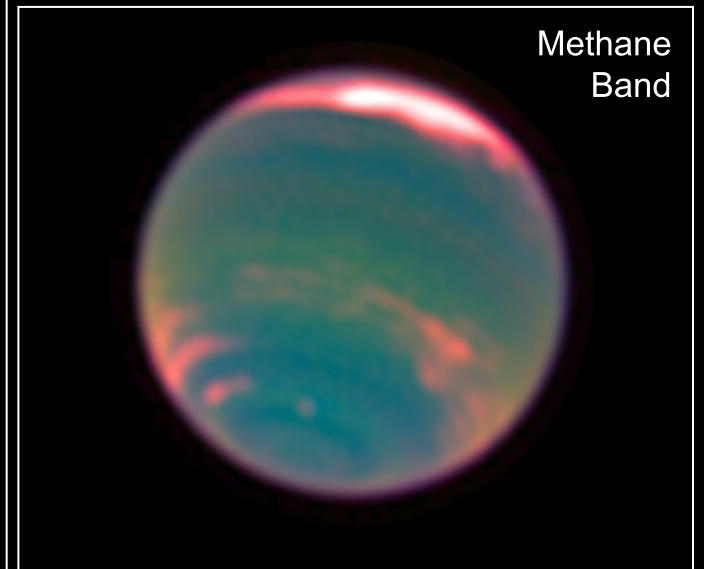

Enhanced
Color

Methane
Band

Neptune and Satellites
Hubble Space Telescope • ACS/HRC